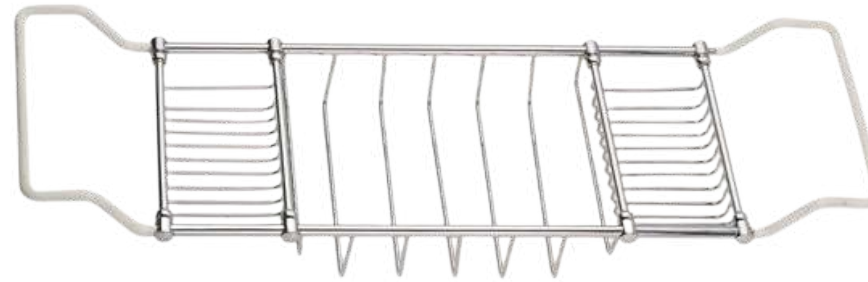

Gold

Inox

Chrome

white

Matte black

Corner Soap Dish - Single

CODE: NR-08

Bathtub Caddy