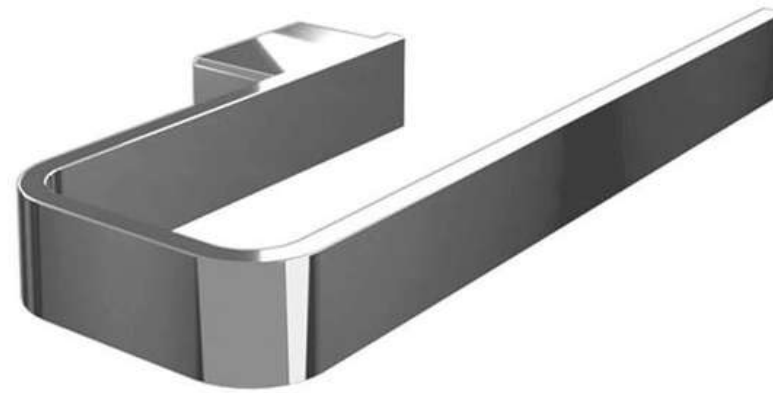

Towel Rail

CODE: ICO-011