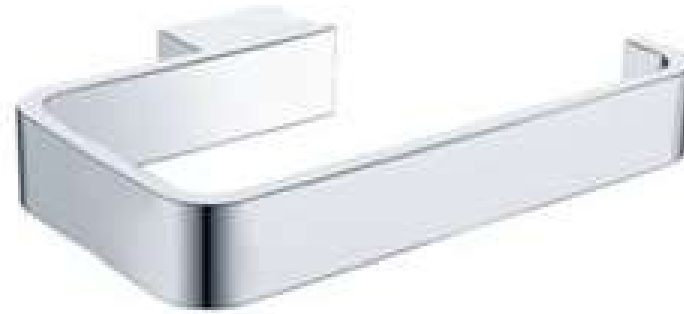

ARCADE

Range of perfect bathroom accessories

A wide variety of unmatched kink designs for your home.

Toilet Paper Holder

CODE: ICO-008

Toilet Paper Holder

CODE: 9221

Mobile Toilet Paper Holder