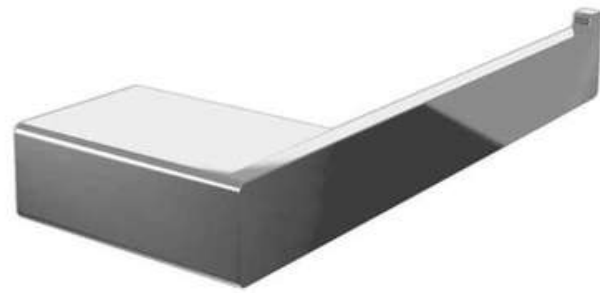

Toilet Paper Holder

CODE: ICO-008