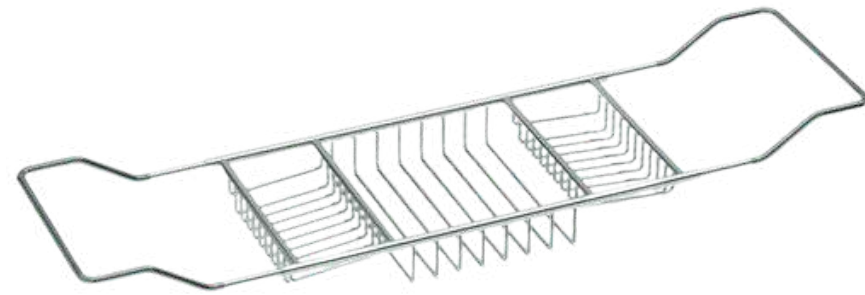

Matte black

Freestanding Grab Bar

CODE: RDA-036

Bathtub Caddy

CODE: RDA-019

Click Clack Basin Waste

CODE: CC-1852

Available Finishes