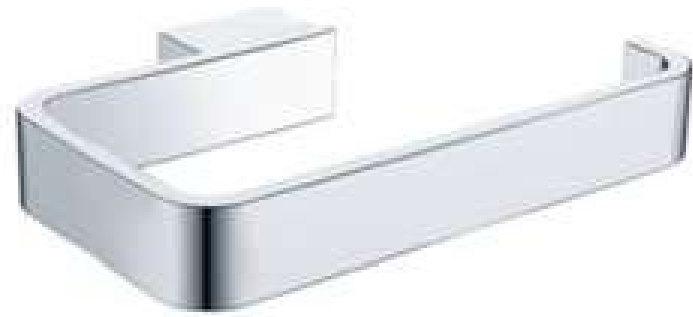

Matte black

Towel Rail

CODE: 9223

Square Towel Rail

CODE: ICO-010

Towel Rail

CODE: 9220

Available Finishes