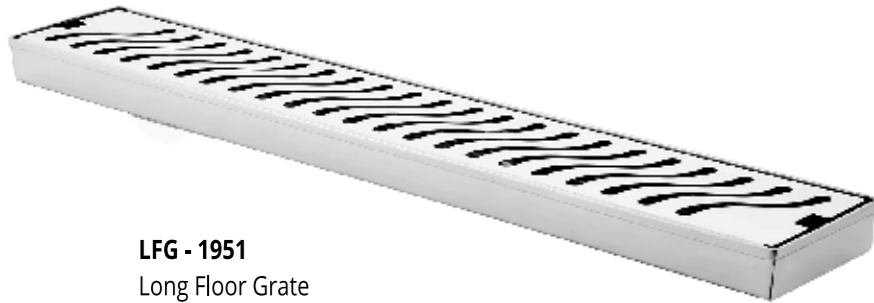

LFG - 1951
Long Floor Grate
With Base and Inbuilt
Cockroach Trap