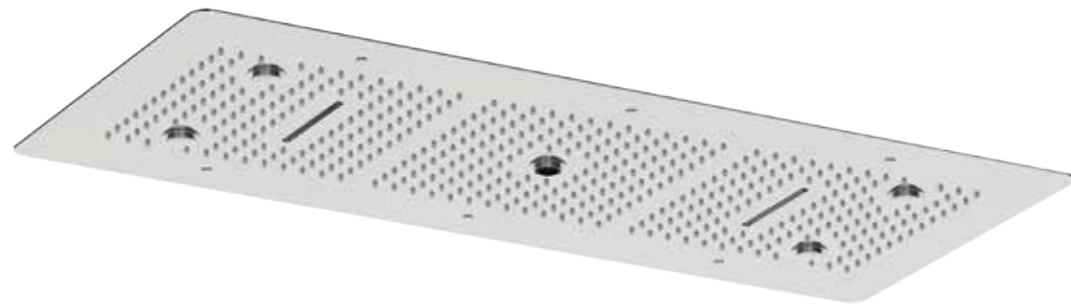

RSM-6063
Single Flow
Ceiling Shower
600 x 600
Rain Shower □ Cascade Fall X 2 □
Mist X 4

RSM-6066
Multi Flow
Ceiling Shower
600 x 600
Rain Shower □ Cascade Fall X 2
Mist X 4 □ Laminar x 1

AQZ-91233
Acqua-Zen Rain Shower
* Rain Shower
* Cascade
Size: 320 mm
Acquaviva