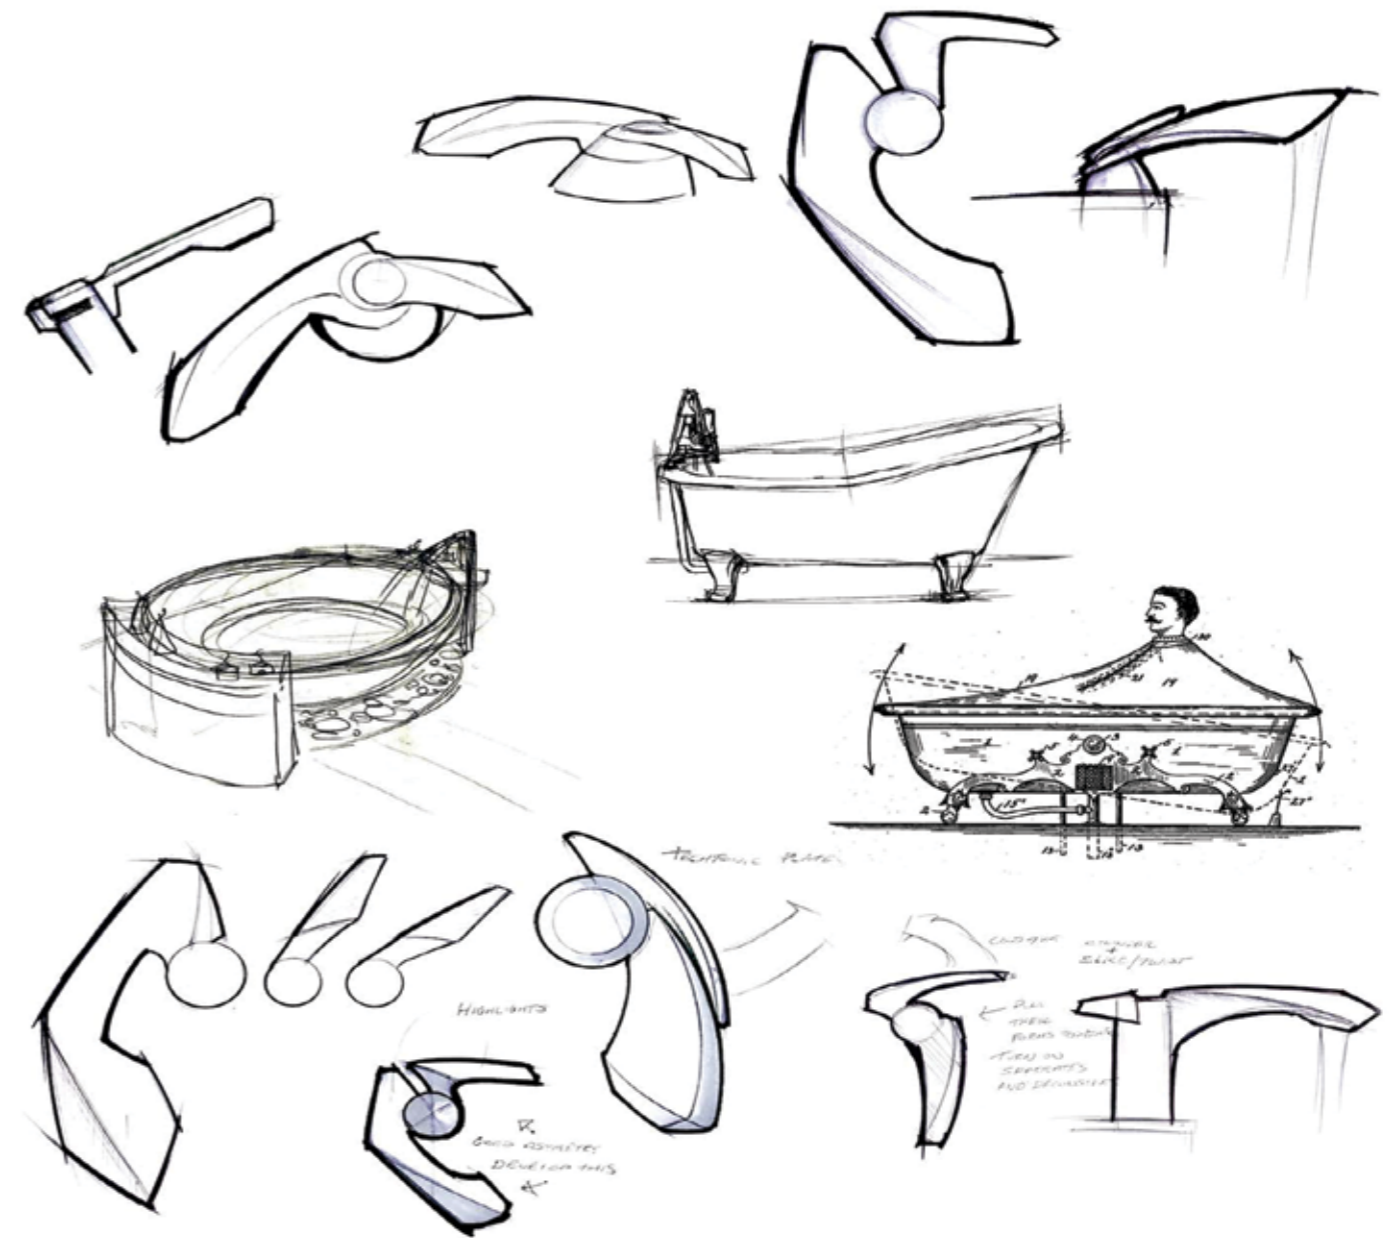

A black and white photograph of a modern bathroom. On the left, a large window with a grid pattern allows light to enter. In the foreground, the edge of a dark, curved bathtub is visible. In the center, a vanity with a sink and a modern faucet is on a thin metal stand. To the right, a white toilet is partially visible. The walls are covered in dark, textured marble, and the floor is a light-colored, polished stone that reflects the light.

ACQUA VIVA
IN A NUTSHELL

DISCOVER THE EPITOME OF LUXURY WITH ACQUA VIVA. ESTABLISHED IN 1958, WE'RE LEADERS IN BATH FITTINGS, OFFERING A COMPREHENSIVE RANGE THAT INCLUDES SANITARY WARE, WELLNESS PRODUCTS, AND FAUCETS. OUR COMMITMENT TO "LUXURY YOU CAN RELY ON" IS EVIDENT IN CUTTING-EDGE DESIGNS AND SUSTAINABLE SOLUTIONS, REDEFINING MODERN BATHING EXPERIENCES WITH ENDURING OPULENCE.

THE GUIDING PRINCIPLES

THE SYNERGY BETWEEN OUR FOUNDING PILLARS - INNOVATION, DESIGN, AND IMPLEMENTATION DEFINES THE ESSENCE OF ACQUA VIVA. OUR INNOVATIVE SPIRIT DRIVES THE CREATION OF GROUNDBREAKING DESIGNS, AND OUR COMMITMENT TO QUALITY ENSURES THE FLAWLESS IMPLEMENTATION OF THESE DESIGNS INTO TANGIBLE, HIGH-PERFORMANCE PRODUCTS. IT'S A HARMONIOUS CYCLE WHERE EACH ELEMENT REINFORCES THE OTHER, ULTIMATELY DELIVERING A BATHROOM EXPERIENCE THAT SEAMLESSLY BLENDS LUXURY, RELIABILITY, AND CUTTING-EDGE DESIGN.